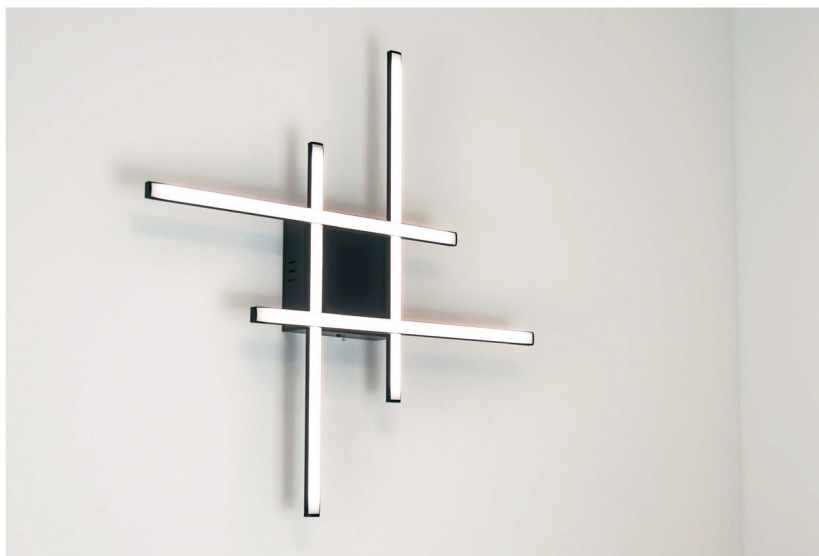

# TAG

Serie di plafoniere, sospensioni ed applique disponibili nelle finiture oro, corten, bianco, nero, grigio e ardesia. Alimentatore incluso.

Collection of ceiling, suspension and wall lamps available in gold, white, black, grey and dark grey finishes. Driver included.

## APPLIQUE / PLAFONE LED 32W 220/240V

Code	Color	Led
8021	3 Gold	1 4000°K - 4893 lm
	4 Corten	6 3000°K - 4615 lm
	5 White	8 2700°K - 4305 lm
	6 Ardesia	
	7 Grey	
	9 Black	

Led CRI >90   IP 40     890