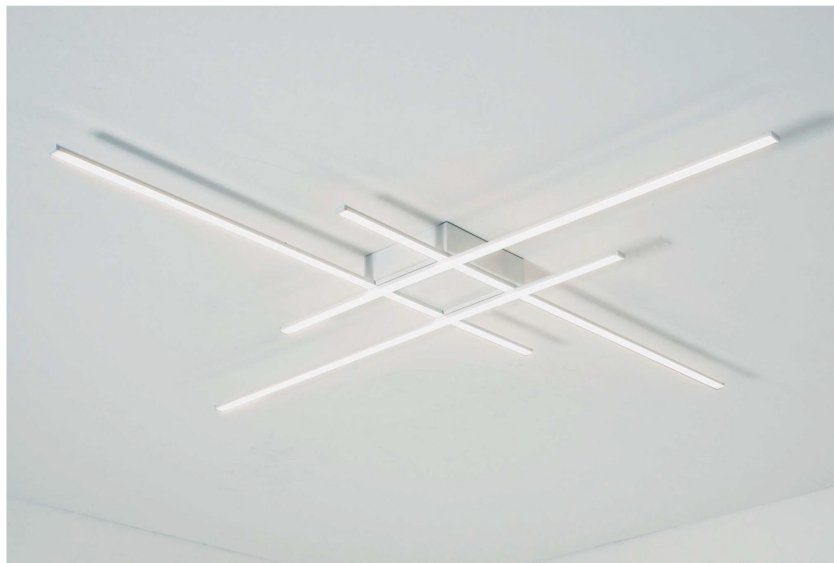

TAG

Serie di plafoniere, sospensioni ed applique disponibili nelle finiture oro, corten, bianco, nero, grigio e ardesia. Alimentatore incluso.

Collection of ceiling, suspension and wall lamps available in gold, white, black, grey and dark grey finishes. Driver included.

APPLIQUE / PLAFONE LED 63W 220/240V

Code	Color	Led
8023	3 Gold	1 4000°K - 9786 lm
	4 Corten	6 3000°K - 9230 lm
	5 White	8 2700°K - 8610 lm
	6 Ardesia	
	7 Grey	
	9 Black	

Led CRI >90 IP 40 1100