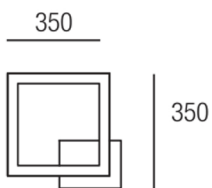

APPLIQUE/PLAFONE LED 21W 220/240V

Led CRI 90 IP 20 **59122** **59222**
1650 1720