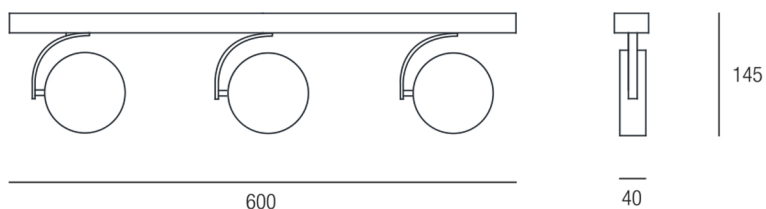

ATHENA
cost in luce

3 x GX53 - 220/240v

Code	Color	Lamp
5063	3  Gold	3 x GX53 LED
	4  Corten	
	5  White	
	6  Ardesia	
	7  Grey	
	9  Black	

CE IP 20   
1740