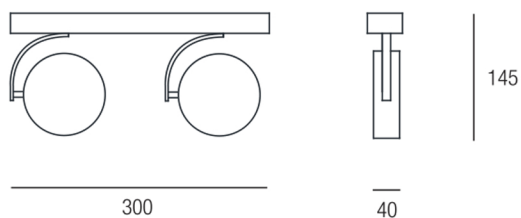

ATHENA
costi in luce

2 x GX53 - 220/240v

Code	Color	Lamp
5062	3  Gold	2 x GX53 LED
	4  Corten	
	5  White	
	6  Ardesia	
	7  Grey	
	9  Black	

CE IP20   
1120