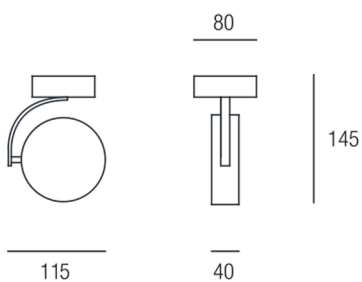

ATHENA  
costi in luce

1 x GX53 - 220/240v

Code	Color	Lamp
<b>5061</b>	3  Gold	1 x GX53 LED
	4  Corten	
	5  White	
	6  Ardesia	
	7  Grey	
9  Black		

CE IP20   